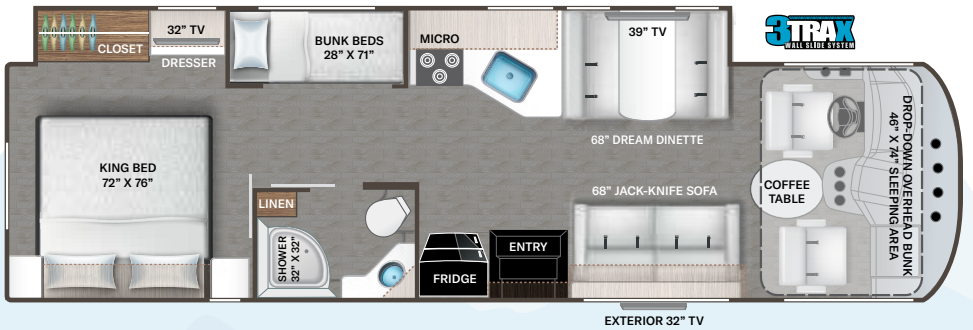

A32

WEATHERED CHERRY