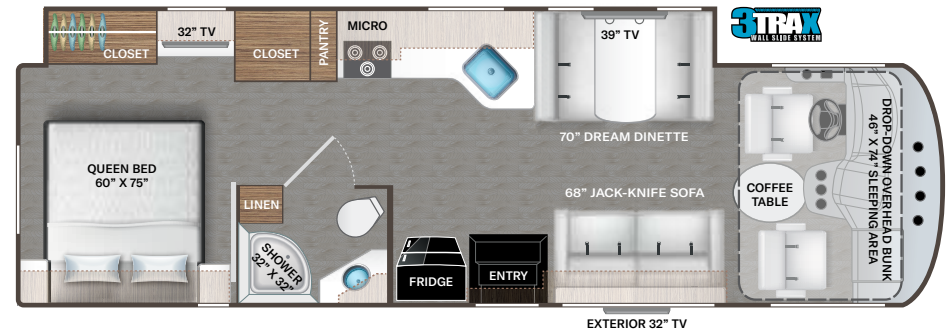

A29

A30

A32

FREEDOM TRAVELER®