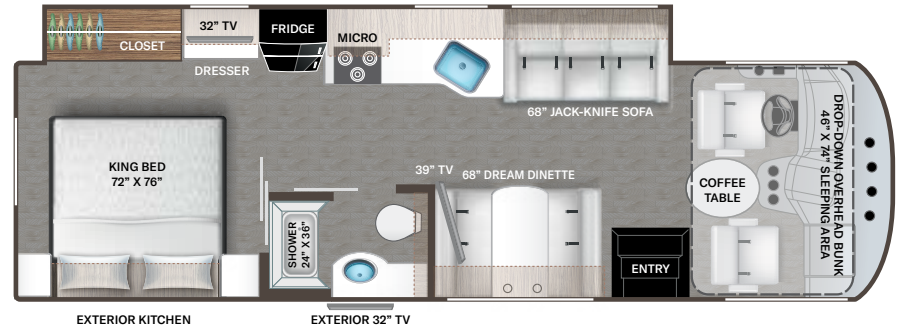

STANDARD GRAPHICS

A29

A30

A32

WEATHERED CHERRY

FLOORING

FREEDOM TRAVELER®

Featured Highlights

INTERIOR

- Rubber Tread Entry Steps with Lighted Step Well & Utility Storage
- Residential Vinyl Flooring
- 84" Interior Ceiling Height
- LED Lighting
- Ceiling Ducted Air Conditioning System
- Weathered Cherry Flat Panel Cabinet Doors with Nickel Finish Hardware
- Full Extension Ball-Bearing Metal Drawer Guides
- Pressed Laminate Countertops
- Leatherette Dream Dinette® Booth with Cup Holders
- Dinette Storage Drawers (A30 & A32)

BEDROOM & BATHROOM

- Queen Size Bed (A30)
- King Size Bed (A29 & A32)
- Bunk Beds with Bunk Ladder (A32)
- Designer Headboard, Bedspread & Pillow Shams
- Bedroom 12-volt Outlet for CPAP Machine
- Linen Closet (A30 & A32)
- Foot Flush Porcelain Toilet
- Stainless Steel Bathroom Sink
- Shower with Curved Anti-Bacterial Curtain (A29)
- Shower with Glass Door (A30 & A32)
- Showermiser® Hot Water Recycling System
- 12-volt Power Bath Vent

ENTERTAINMENT

- 39" TV in Living Area
- 32" TV in Bedroom
- Exterior 32" TV on Swivel Bracket with Bluetooth® Built-in Sound Bar & Radio
- TV Prep in Bunk Beds (A32)
- Tablet Holder and USB Charge Ports in Bunk Beds (A32)
- Cable TV Ready
- Digital TV Antenna
- Satellite Mounting Backer in Roof
- USB Charging Ports - Bedroom & Living Area
- Winegard® Connect™ 2.0 WiFi / 4G / TV Antenna
- Exterior Kitchen with 2.6 cu. ft. Refrigerator, Sink & 1,000-watt Inverter (A29)